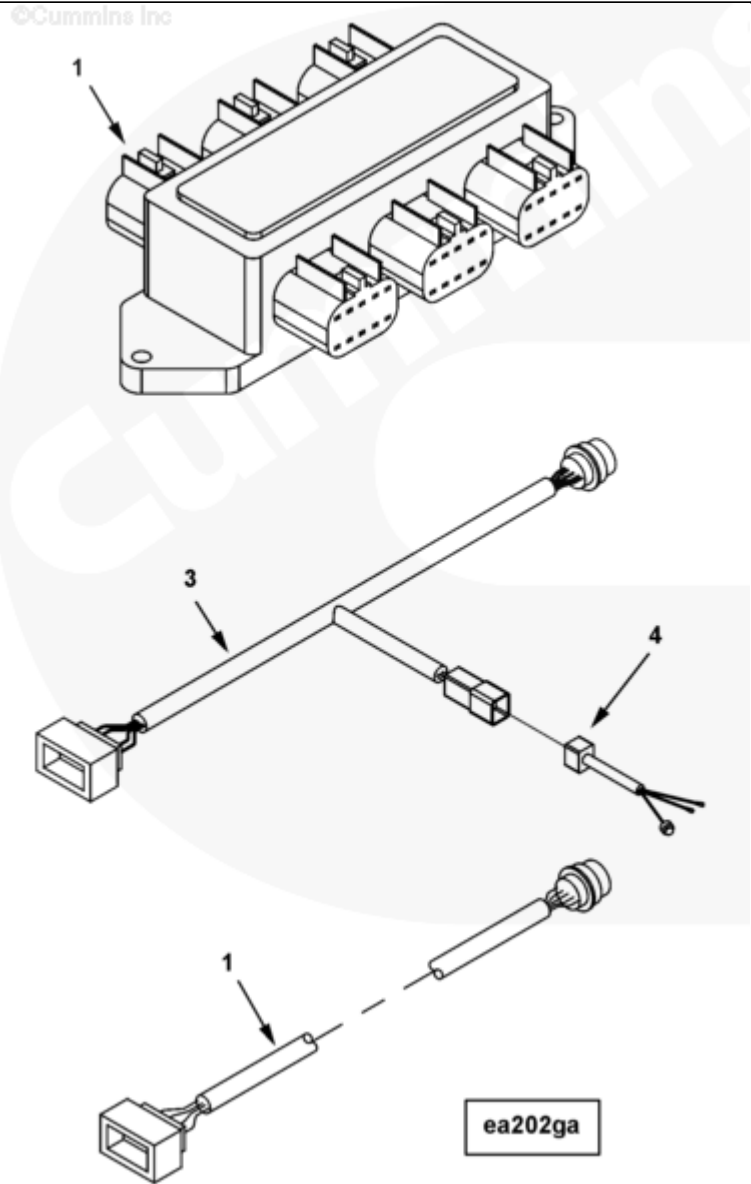

Parts Catalog - Option Detail

Electronic Parts Catalog - Option Detail				
Option	Group	Graphic	Film Card	Date
EA2061	21.01.1	ea202ga	II	03-SEP-04
Engines	ISM CM570, ISM CM570/870, ISM CM875, ISM CM876, ISM CM876 E, ISM11 CM876 M103, ISM11 CM876 SN, M11 CELECT, M11 CELECT PLUS, M11 MECHANICAL, QSM11 CM570, QSM11 CM876			

[SMALL](#) | [MEDIUM](#) | [LARGE](#)

Cart	Ref No	Part Number	Part Description	Required	Remarks
View My Cart					
		EA2061	Main Extension Harness		

					Main Extension Harness
					Engine Family: M11 Series
					with Smartcraft Operating
					System
					Engine Cylinders: 6
					Harness Length:
					6.1 m (20 FT)
					Harness Description: Main
					station extension harness
					with key switch break out
					connector adaptor harness and
					junction box harness supplied
					in kit.
<input type="checkbox"/>	1	3969771	Wiring Harness	1	
<input type="checkbox"/>	2	3969773	Junction Box	1	
<input type="checkbox"/>	3	3976253	Wiring Harness	1	
<input type="checkbox"/>	4	3976256	Wiring Harness	1	